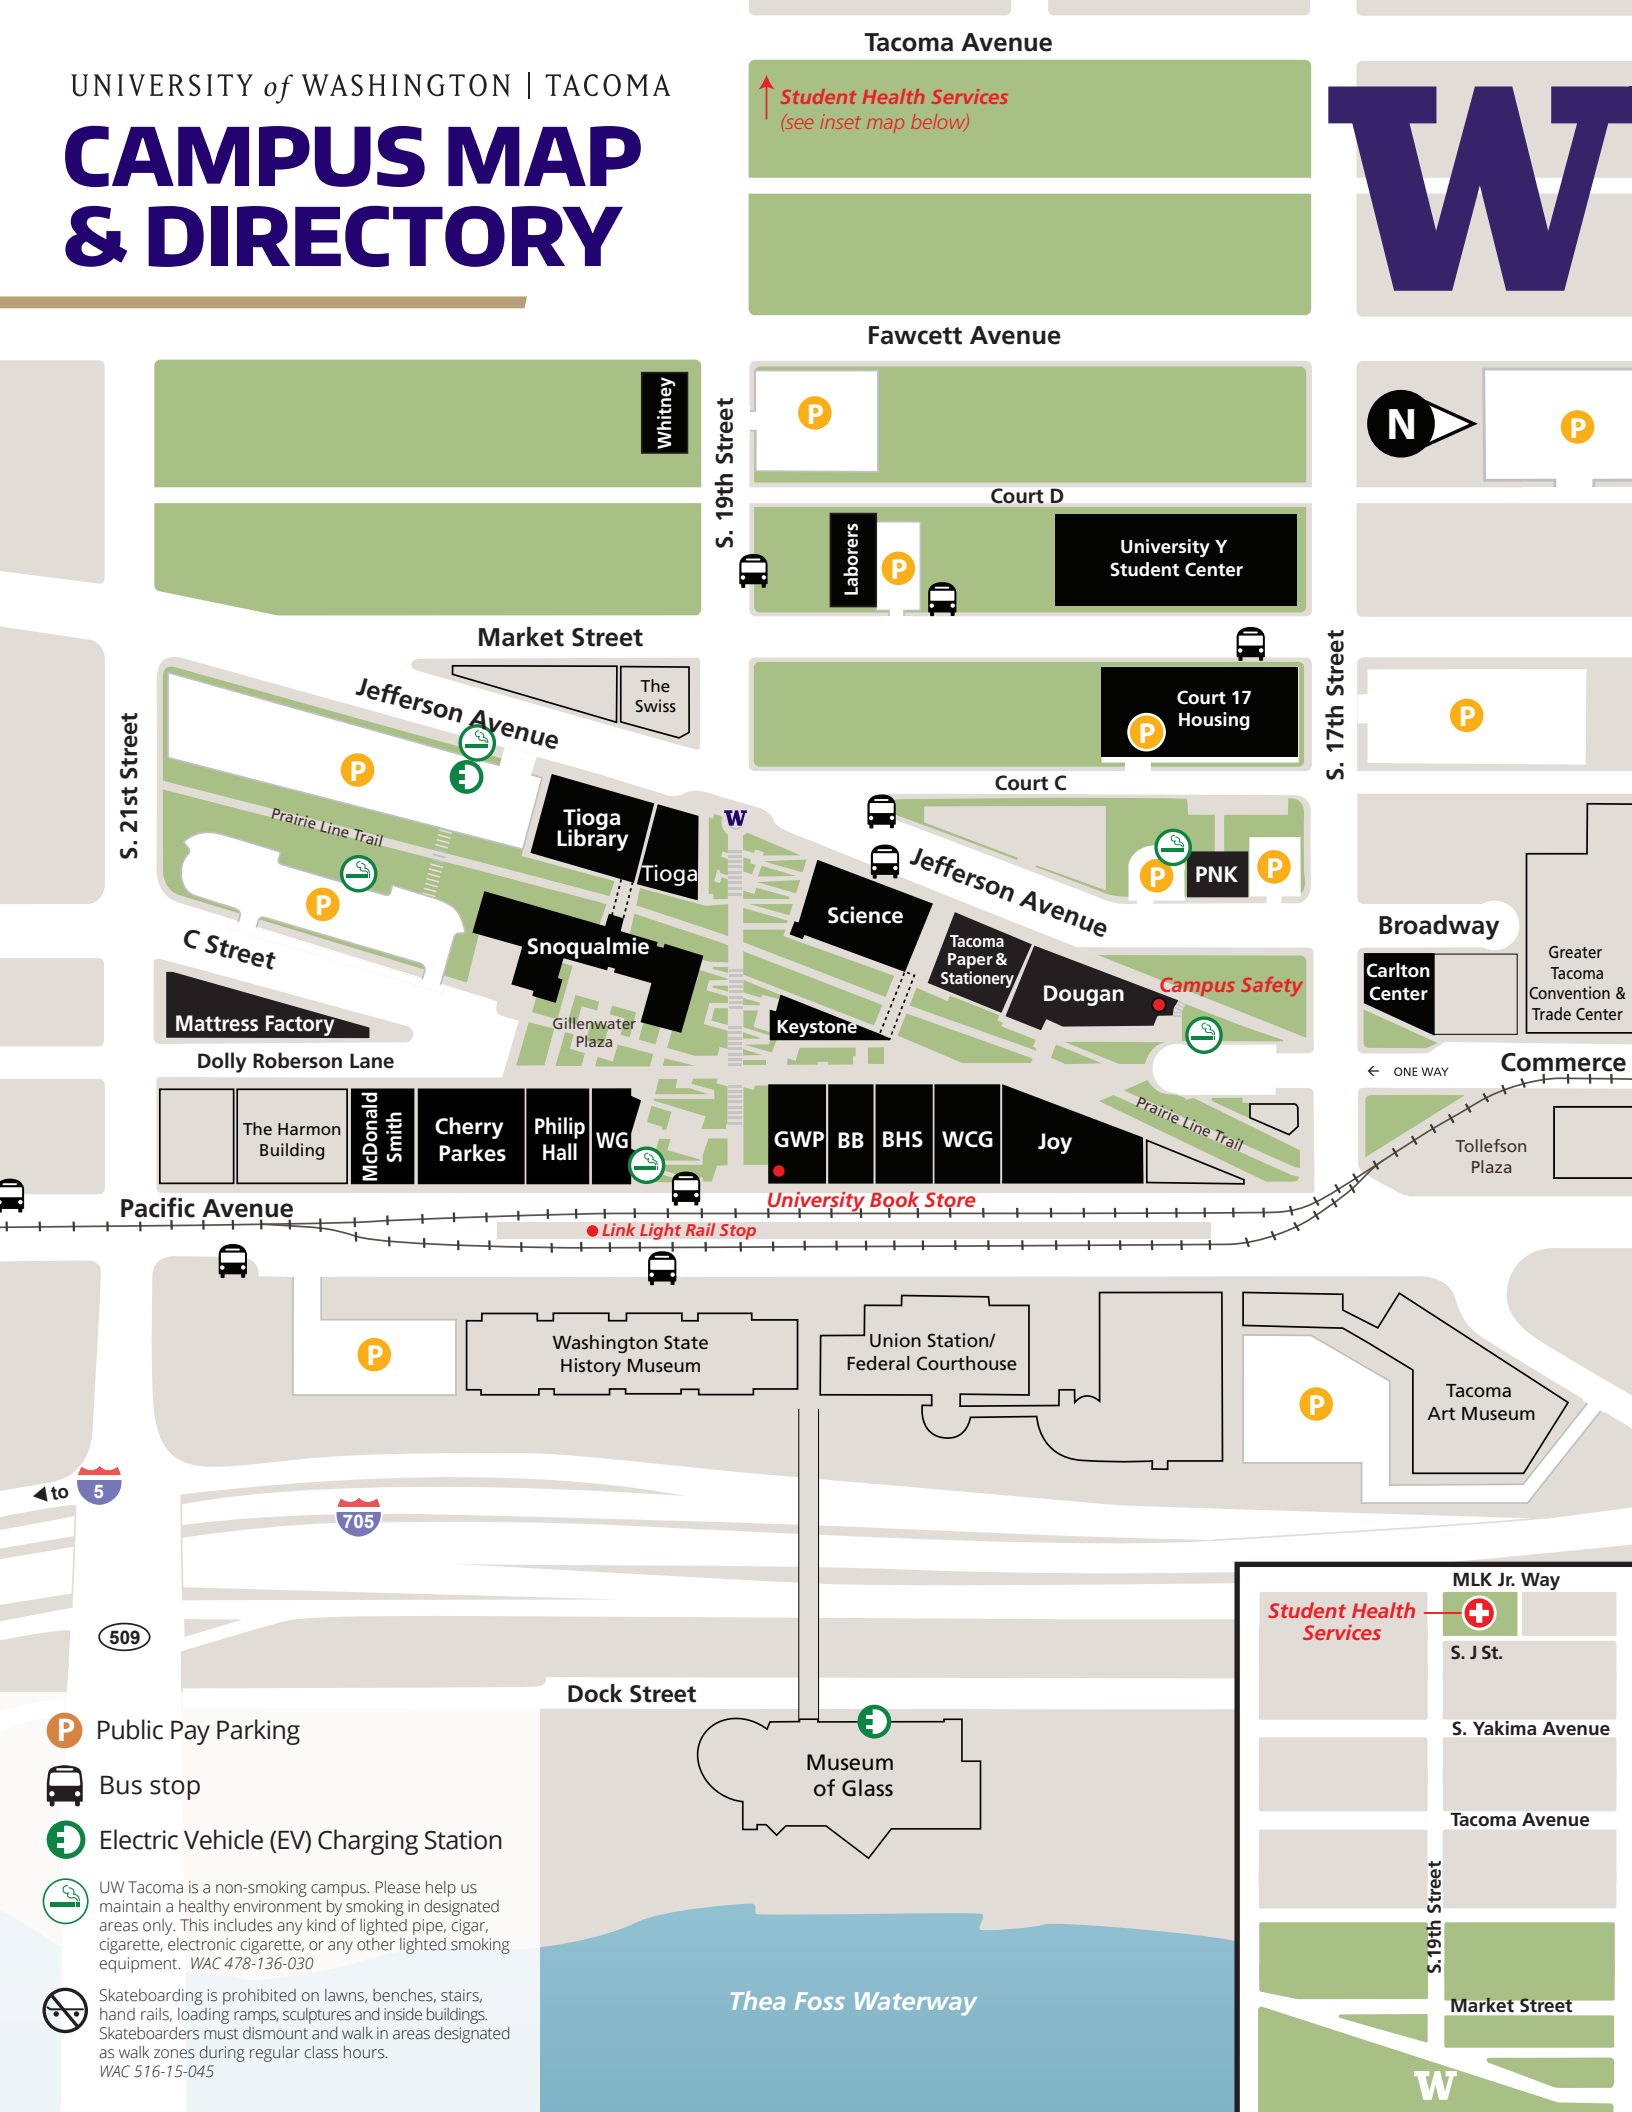

CAMPUS MAP & DIRECTORY

-  Public Pay Parking
-  Bus stop
-  Electric Vehicle (EV) Charging Station
-  UW Tacoma is a non-smoking campus. Please help us maintain a healthy environment by smoking in designated areas only. This includes any kind of lighted pipe, cigar, cigarette, electronic cigarette, or any other lighted smoking equipment. WAC 478-136-030
-  Skateboarding is prohibited on lawns, benches, stairs, hand rails, loading ramps, sculptures and inside buildings. Skateboarders must dismount and walk in areas designated as walk zones during regular class hours. WAC 516-15-045