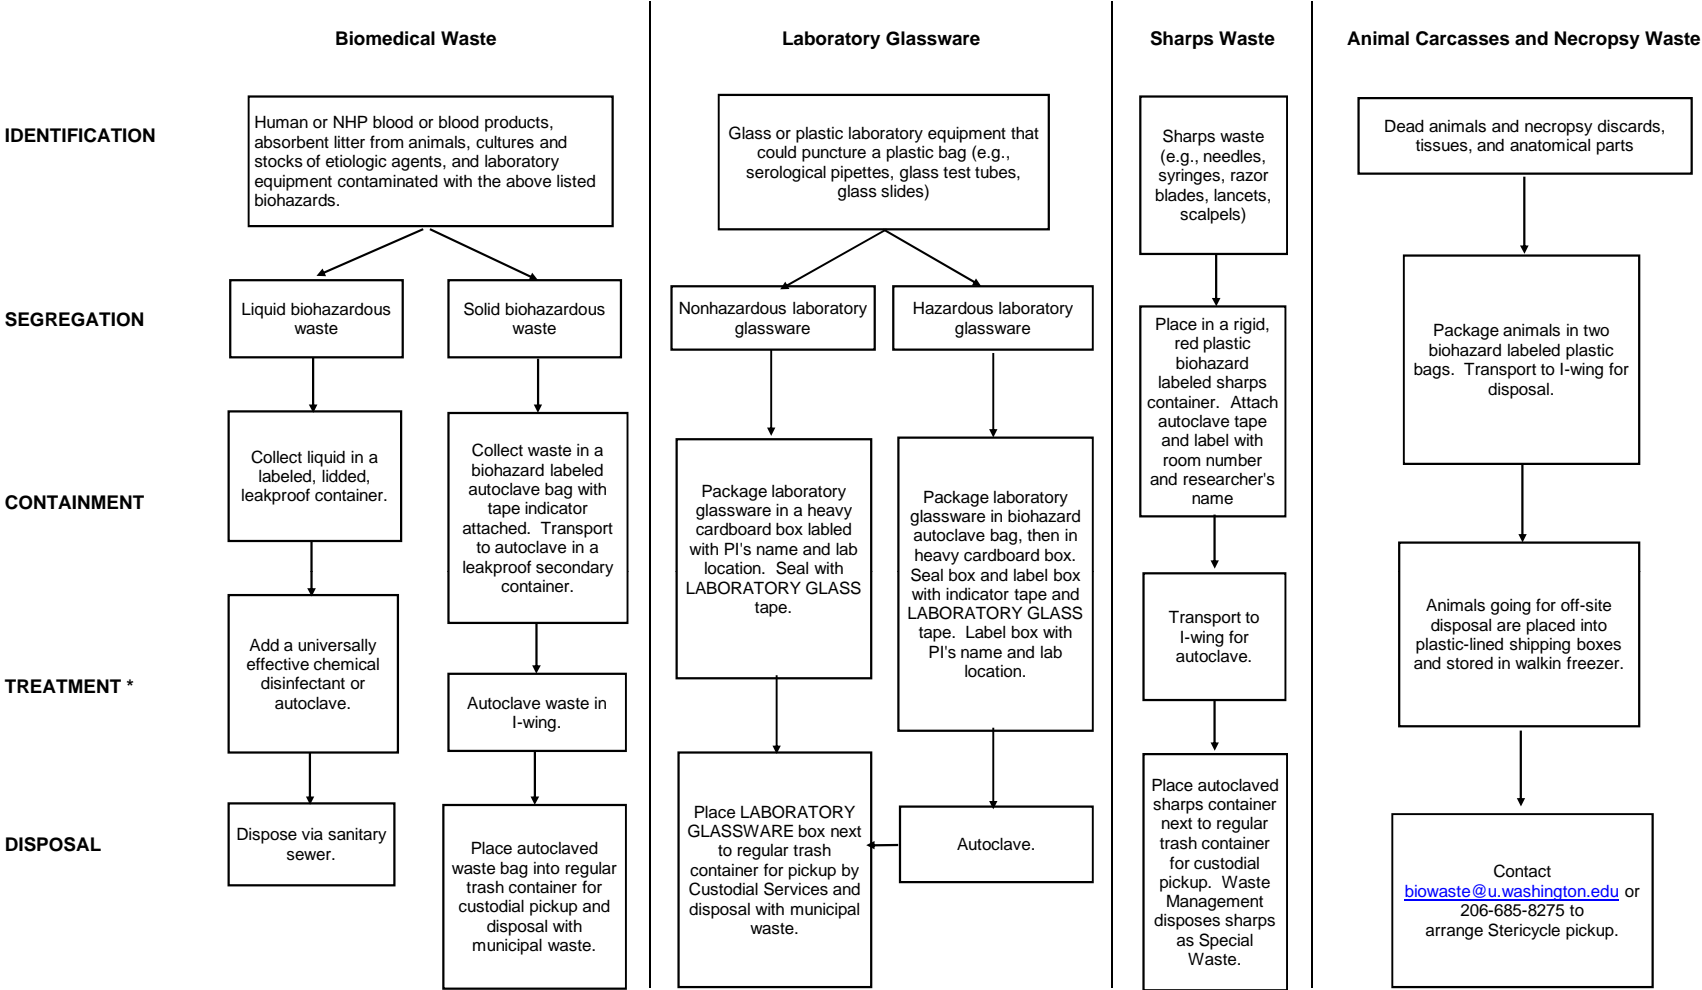

WANPRC RR-WING BIOMEDICAL WASTESTREAMS

* Biological decontamination guidelines can be found in the UW Biosafety Manual Section IV. D.